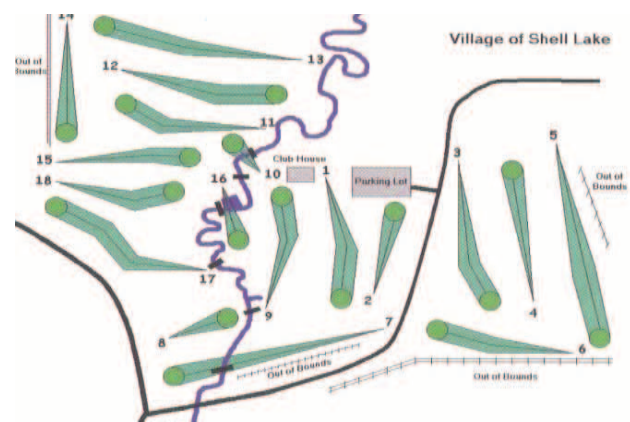

Contact Information:

Address: Box 10, Shell Lake, SK S0J 2G0
Phone: (306) 427-2124
Fax: (306) 427-2081