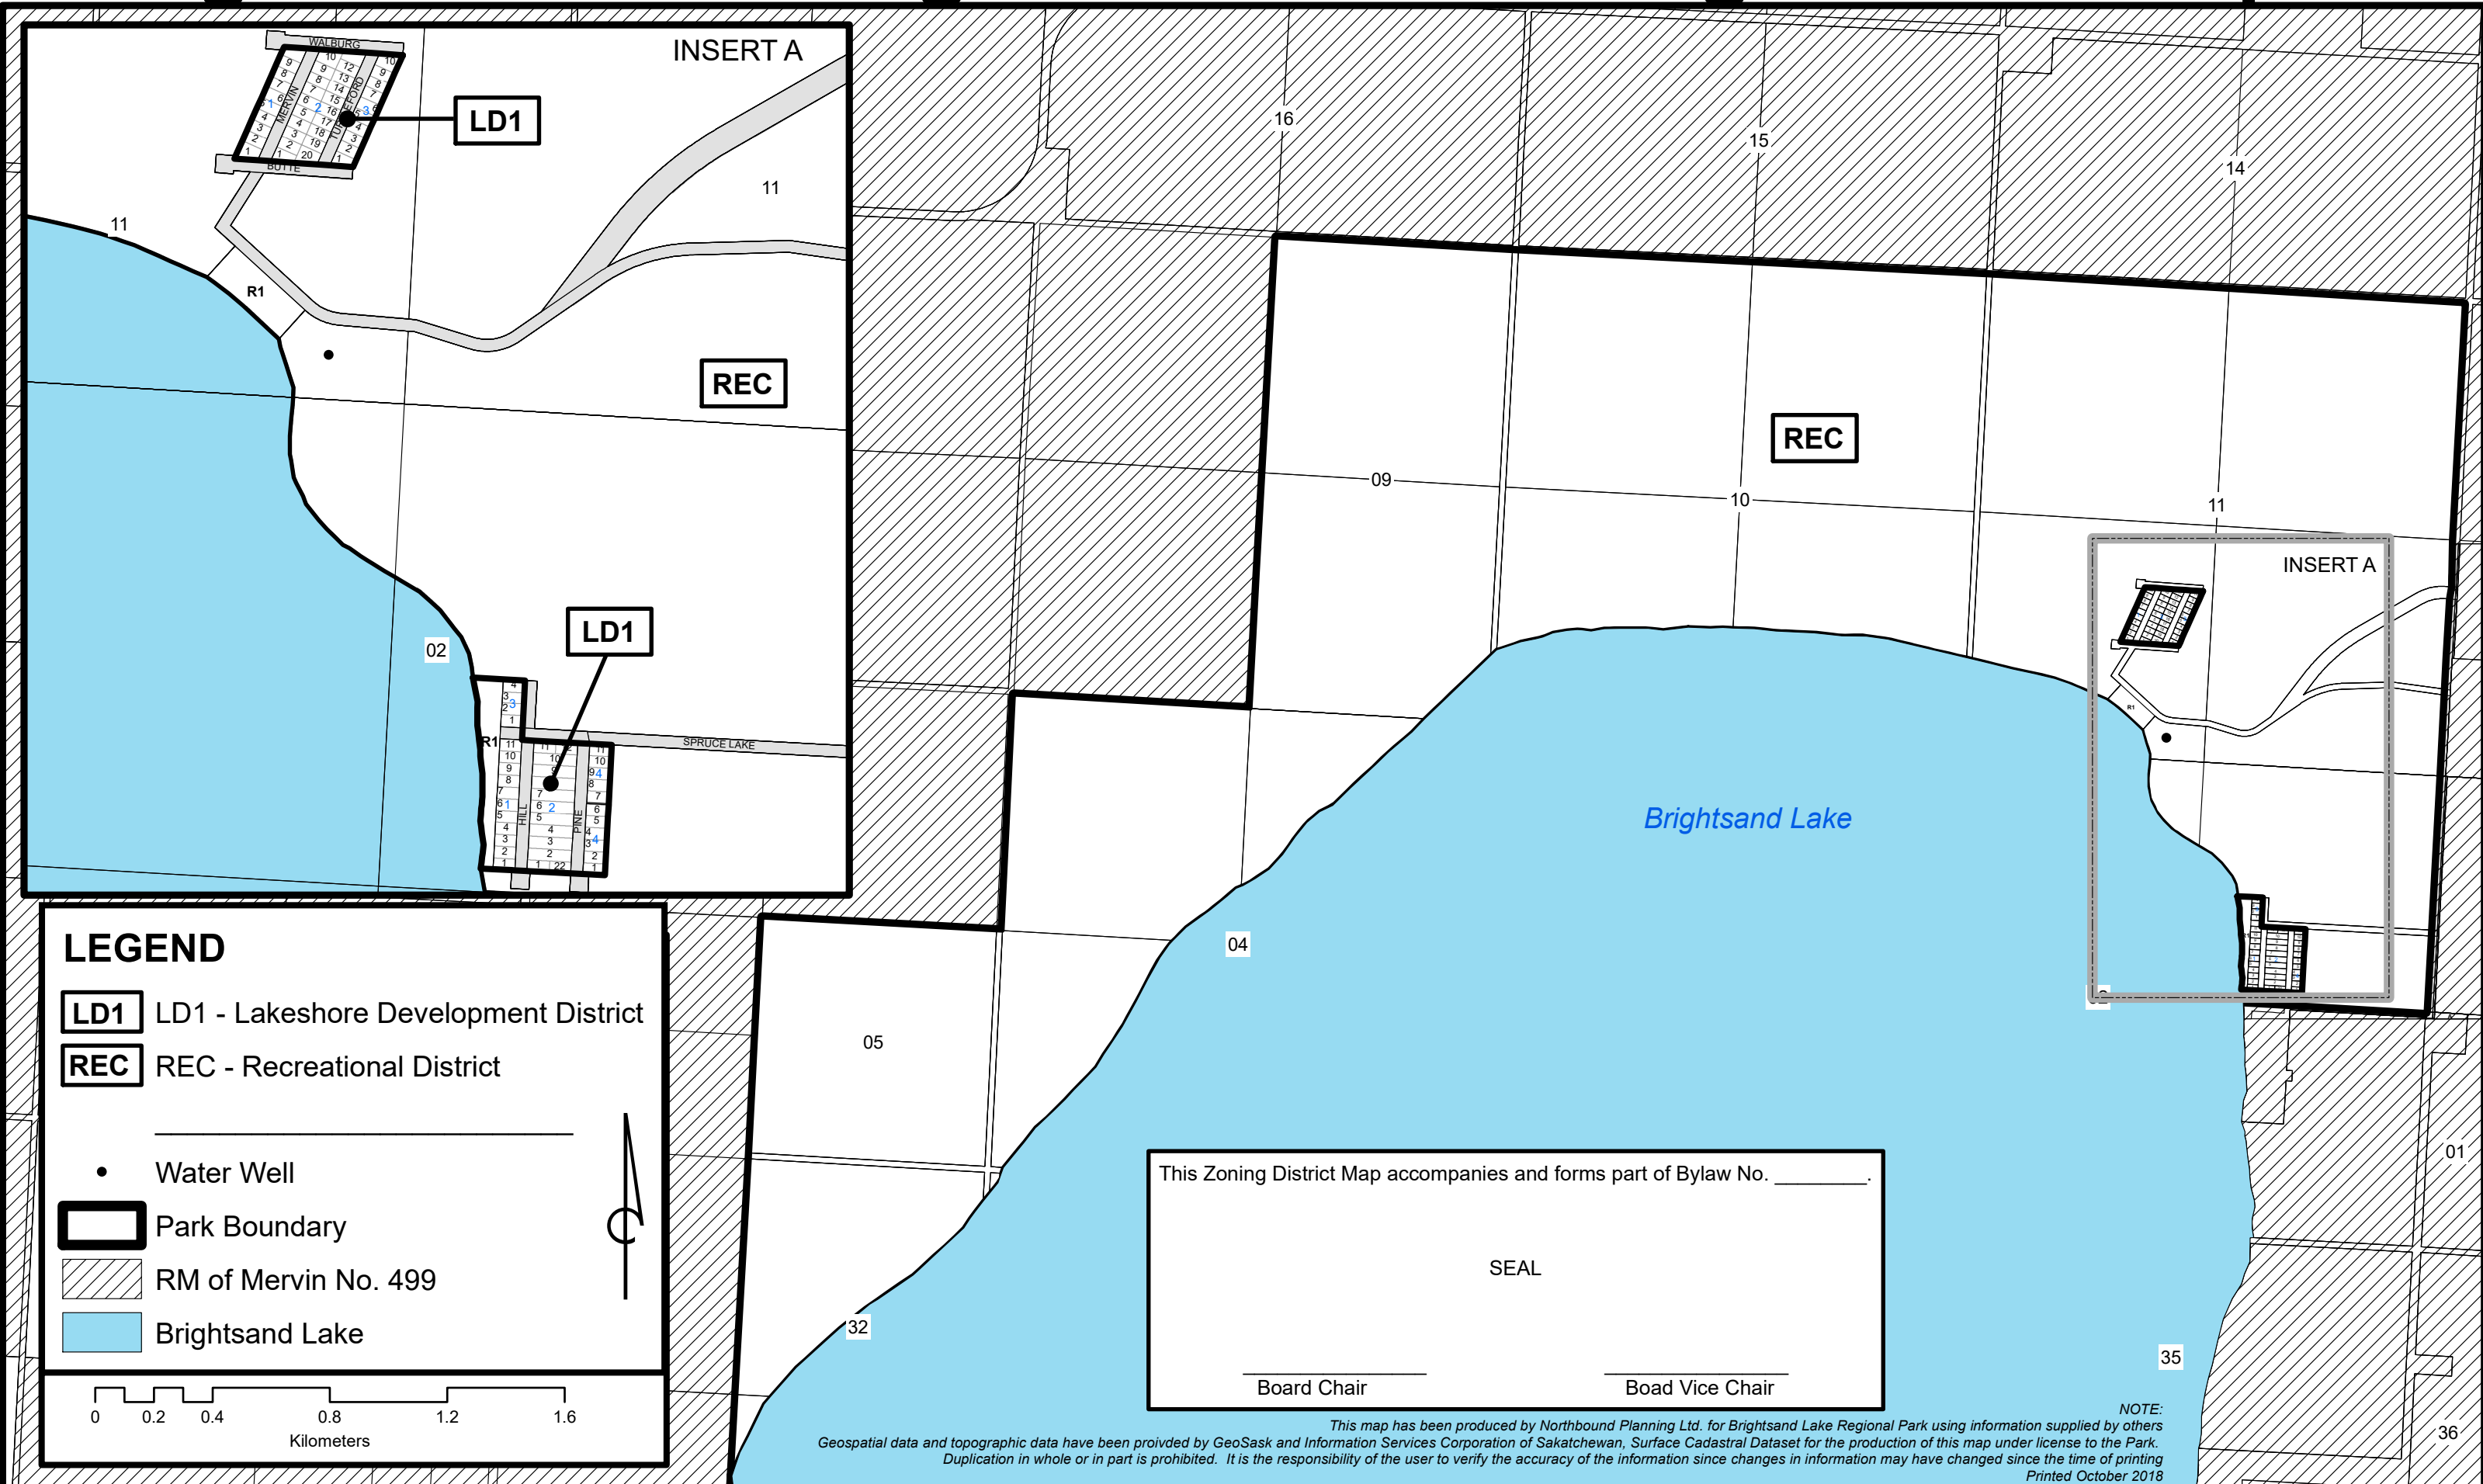

Brightsand Lake Regional Park: Zoning District Map

LEGEND

- LD1 LD1 - Lakeshore Development District
- REC REC - Recreational District
- Water Well
- Park Boundary
- RM of Mervin No. 499
- Brightsand Lake

This Zoning District Map accompanies and forms part of Bylaw No. _____

SEAL

Board Chair

Boad Vice Chair

NOTE:
This map has been produced by Northbound Planning Ltd. for Brightsand Lake Regional Park using information supplied by others
Geospatial data and topographic data have been provided by GeoSask and Information Services Corporation of Sakatchewan, Surface Cadastral Dataset for the production of this map under license to the Park.
Duplication in whole or in part is prohibited. It is the responsibility of the user to verify the accuracy of the information since changes in information may have changed since the time of printing
Printed October 2018